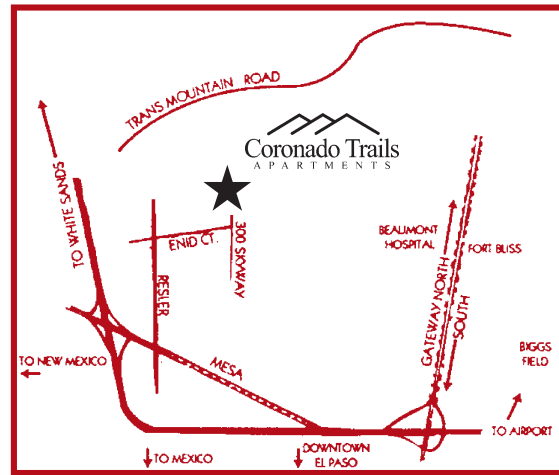

CORONADO TRAILS APARTMENTS

Directions to Coronado Trails:

From the East, exit Resler. Proceed on Resler, past Mesa. Turn right onto Enid Court, proceed 3 blocks until you see us on the corner of Enid and Skyview. From the West, exit Mesa Street (Exit 11). Turn left onto Mesa – then left onto Resler. Proceed as above.